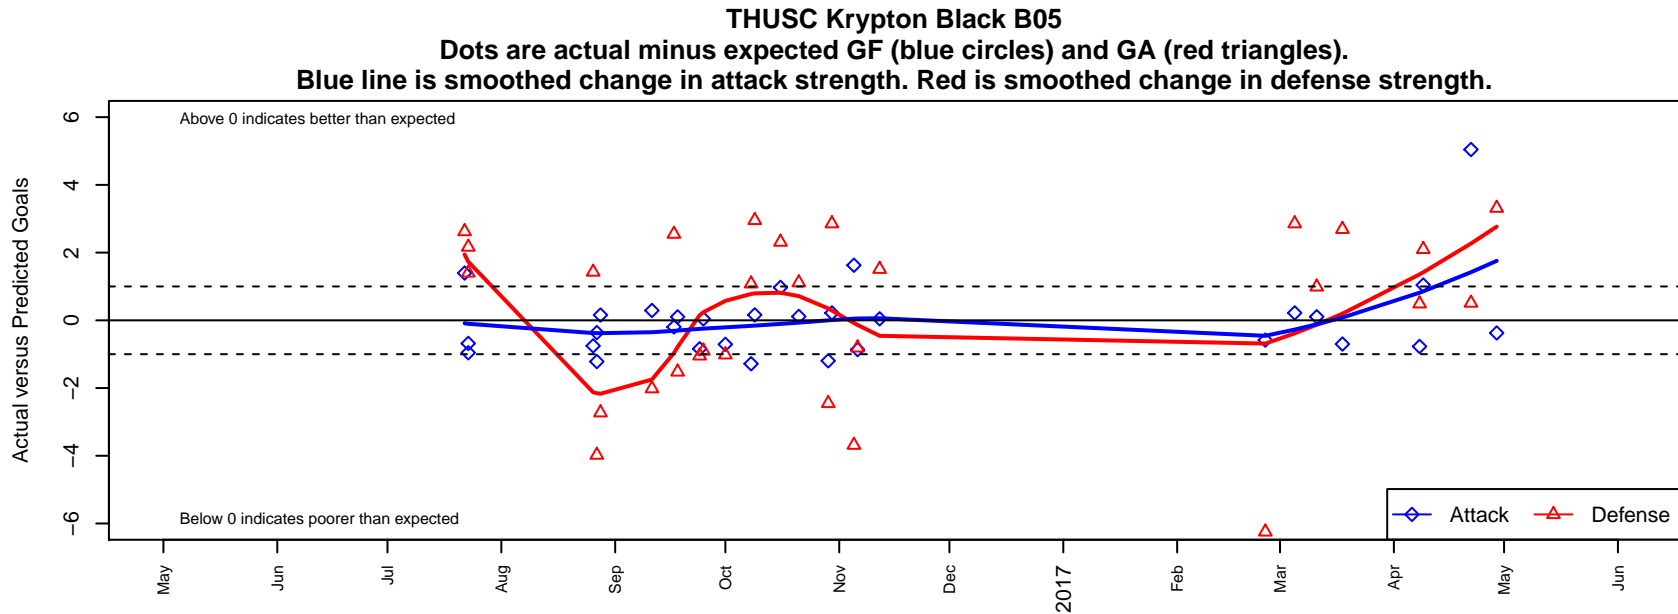

**attack and defense variance (black dot)
relative to other teams
and top 10 in region**

**attack and defense rating
relative to others at age
and all opponents in last 13 months**

THUSC Krypton Black B05

Tualatin Hills United SC
Beaverton, OR
B05 total strength=467
attack=0.53 defense=0.19
fall league = PTT B05 Div 1 White
spr league = Spr OYS B05 Div 1 Blue

alt names used:
THUSC Krypton Black
THUSC KRYPTON BLACK (OR)
THUSC 05B United Krypton Black
THUSC 05B United Krypton Black
THUSC 05B United Krypton Black

Venues played:
2016 Oswego Nike Cup Silver U12
2016 Chinook Cup Gold U12
2016 PTT B05 Division 1 White
2016 OYS Founders Cup B05
2016 Spr OYS B05 Division 1 Blue