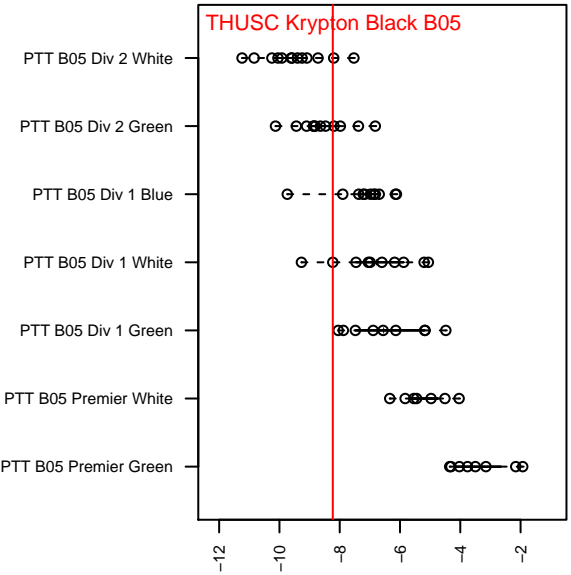

**attack and defense rating
relative to others at age
and all opponents in last 13 months**